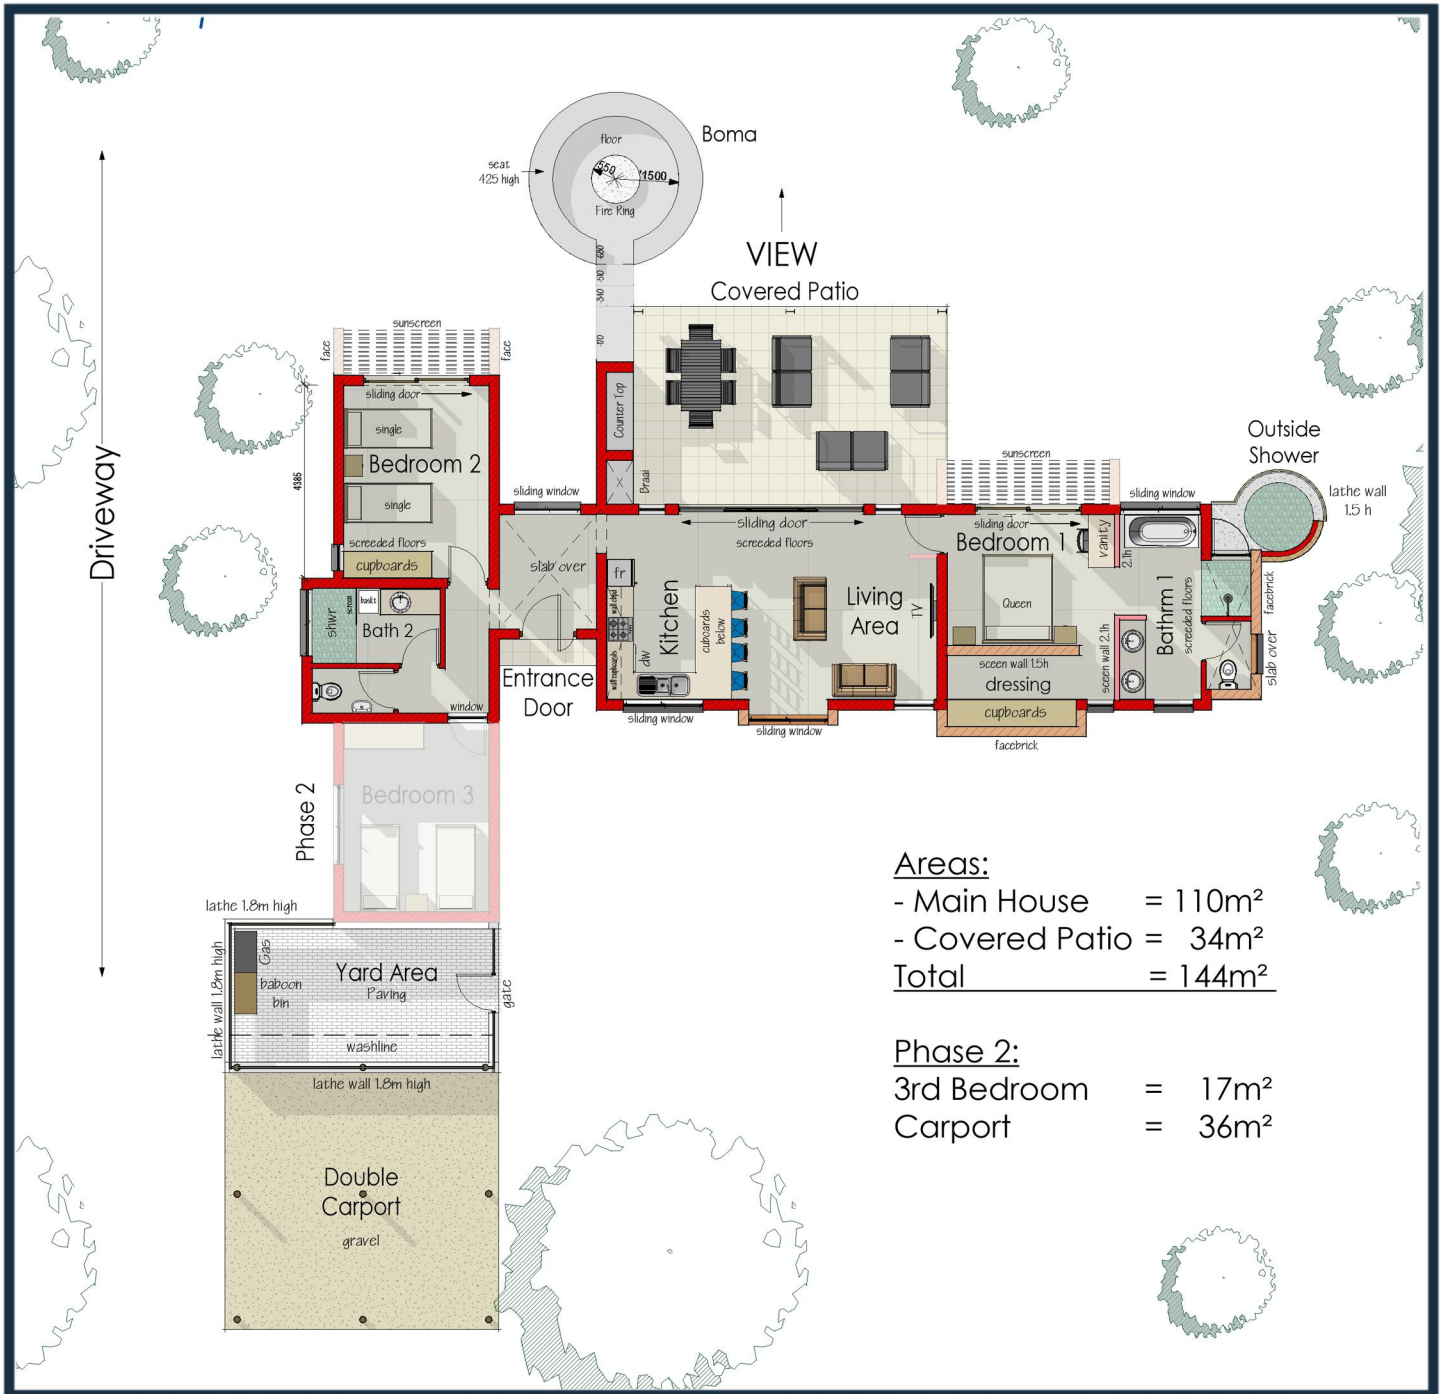

ELEPHANT ROCK ECO ESTATE

Hoedspruit - South Africa

Building Package B1- KINGFISHER COTTAGE C

Building Style: Modern Farm | Pavilion

Accommodation

Bedrooms
3

Bathrooms
2

Carports
2 (Latte)

Areas

House
127

Patio
34

Pet Friendly

ELEPHANT ROCK ECO ESTATE

Hoedspruit - South Africa

Building Package B1- KINGFISHER COTTAGE C

Building Style: Modern Farm | Pavilion

****ABOVE IMAGES ARE ARTIST IMPRESSIONS****

Accommodation

Bedrooms
3

Bathrooms
2

Carports
2 (Latte)

Areas

House
127

Patio
34